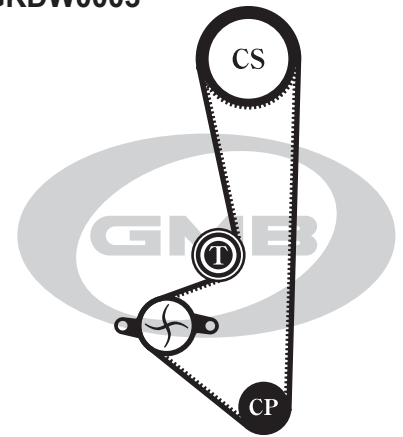

TIMING BELT KIT LAYOUT

DAEWOO

GKDW0001

GKDW0002

GKDW0003