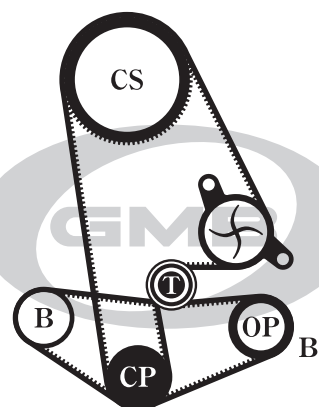

TIMING BELT KIT LAYOUT

HONDA

GKHO0001

GKHO0002

GKHO0003

GKHO0004

GKHO0005

GKHO0006

GKHO0007

GKHO0008

GKHO0009

GKHO0010

GKHO0011

GKHO0012